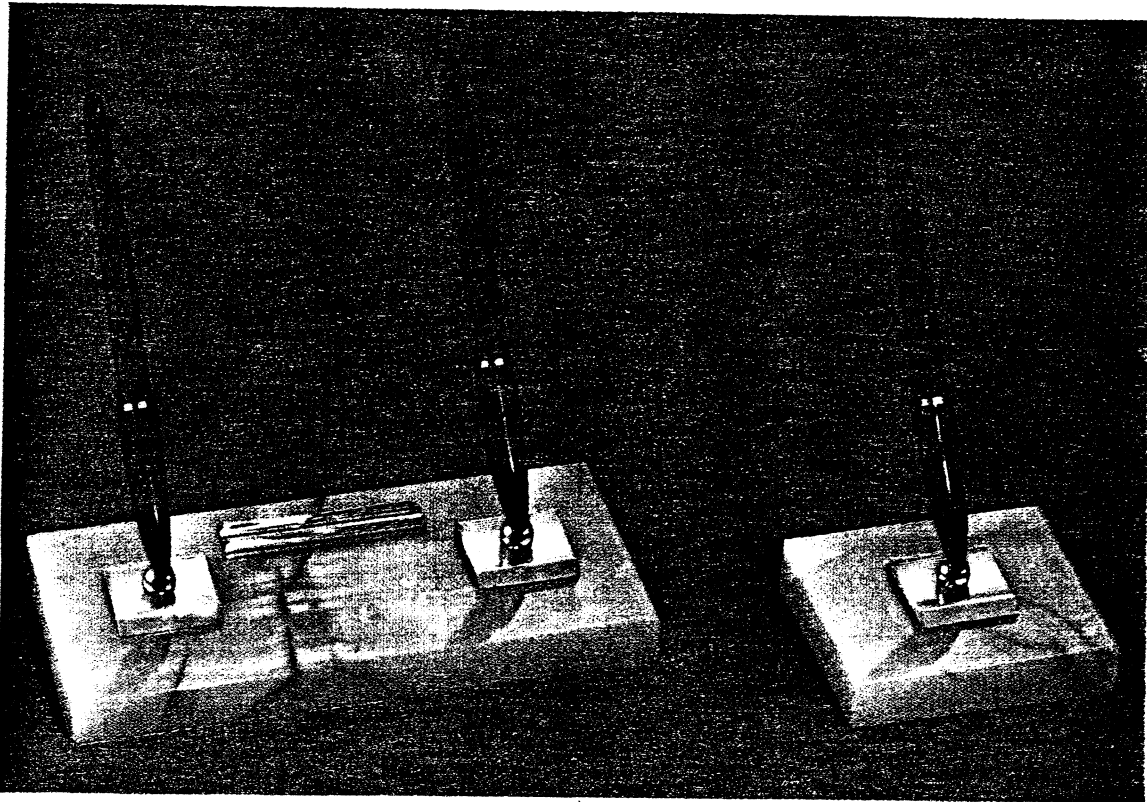

Parker "51" MAGNETIX Desk Sets

MODEL NO. 90-216

Pedrao Onyx base with gold colored escutcheons, pencil grooves. Two black "51" pens and holders. 4 x 8½". $35.00
No. 90-217: same base with maroon pens and holders.

MODEL NO. 90-142

Pedrao Onyx base with black "51" pen and holder, 3½ x 4" $17.50
No. 90-143: same base with maroon pen and holder.